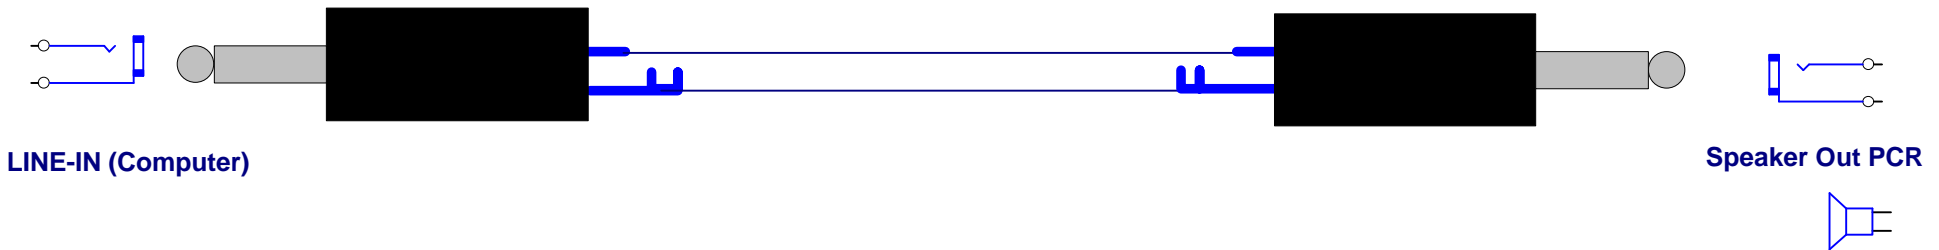

GPS / WINDMETER ect... NMEA-Connection

Special Junction for NMEA-Control

ProMeteo Switchbox on ICOM PCR1000

Cable substitute only for BoardTerminal

 CABLE- AND JUNCTIONS Service WORKFILE: CABPCR01	
Switchmodul:	receiver type: ICOM PCR1000 Receiver Substitute date:
ProMeteo	ICOM-PCR 1000 20.11.98
Intern Info: for BoardTerminal with NMEA-Control	